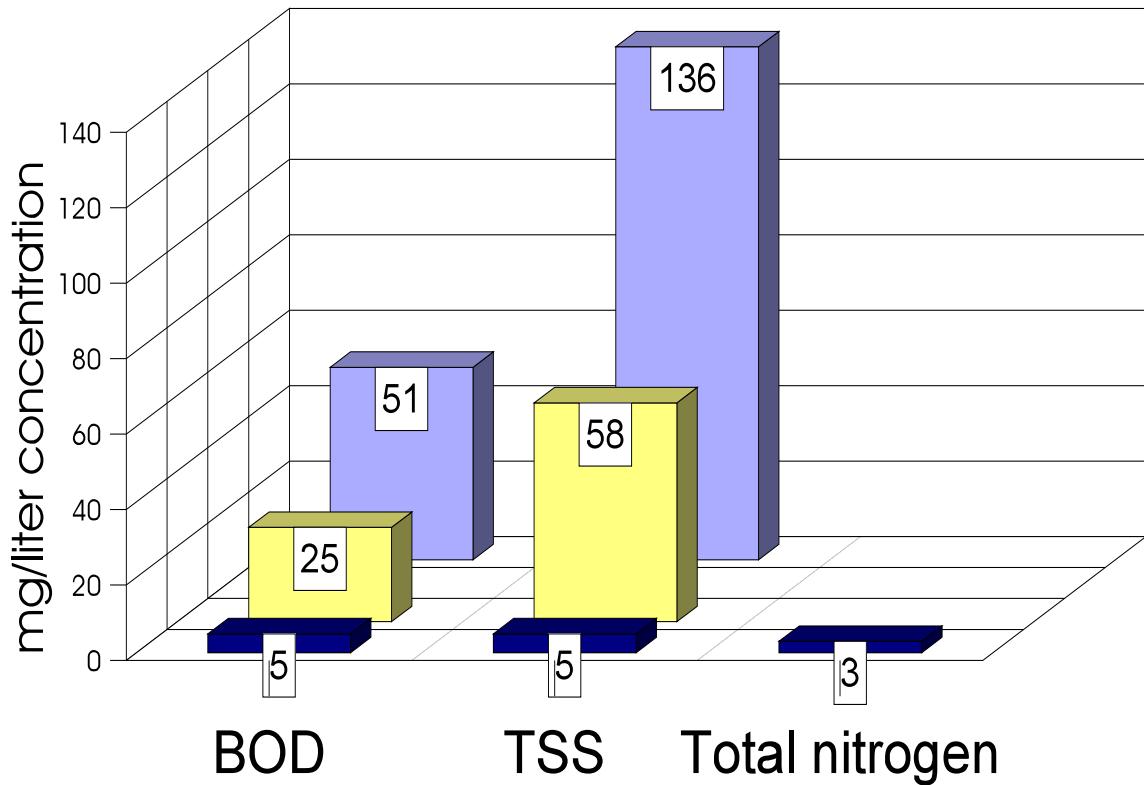

Domestic vs IP limits in wetland

Legend

- IP proposed daily maximum
- IP proposed daily average
- Domestic Waste allowable daily average